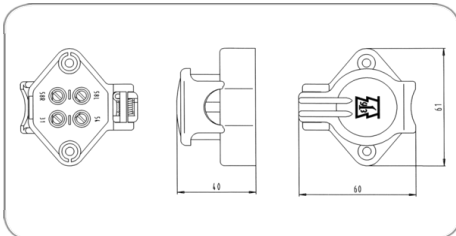

4P/6-24V socket (DIN 72575)

Product group	Socket
Industry	Agriculture
No. of poles	4
Voltage [in V]	6-24
Standard	DIN 72575
Housing material	reinforced composite
Housing color	black
Cover material	reinforced composite
Cover color	black
Cable outlet	cable outlet 180°
Contact termination	screw contact
Protection	IP X4

Art.Nr.
Part. No.

151035