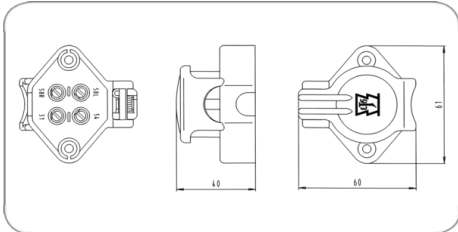

DATAsheet

4P/6-24V socket (DIN 72575)

Product group	Socket
Industry	Agriculture
No. of poles	4
Voltage [in V]	6-24
Standard	DIN 72575
Housing material	reinforced composite
Housing color	black
Cover material	reinforced composite
Cover color	black
Cable outlet	cable outlet 90°
Contact termination	screw contact
Protection	IP X4

Art.Nr.
Part. No.

151036