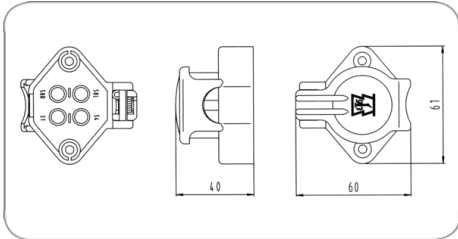

4P/6-24V parking socket (DIN 72575)

Product group	Socket, Accessories
Industry	Agriculture
No. of poles	4
Voltage [in V]	6-24
Standard	DIN 72575
Housing material	reinforced composite
Housing color	black
Cover material	reinforced composite
Cover color	black

Art.Nr.
Part. No.

151039