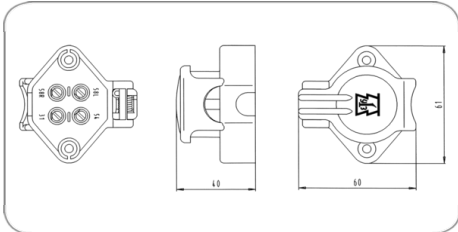

4P/6-24V socket (DIN 72575)

Product group	Socket
Industry	Agriculture
No. of poles	4
Voltage [in V]	6-24
Standard	DIN 72575
Content of package	seal
Housing material	reinforced composite
Housing color	black
Cover material	reinforced composite
Cover color	black
Cable outlet	cable outlet 90°
Contact termination	screw contact
Type of seal	seal
Protection	IP X4