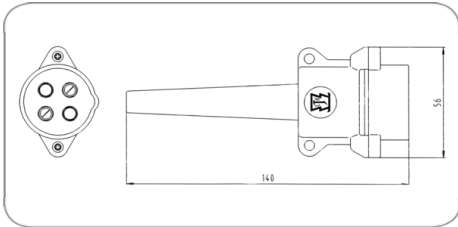

DATAsheet

4P/6-24V plug (DIN 72575)

Art.Nr.
Part. No.

251010

Product group	Plug
Industry	Agriculture
No. of poles	4
Voltage [in V]	6-24
Standard	DIN 72575
Housing material	reinforced composite
Housing color	black
Contact insert color	black
Cable outlet	bending protection grommet
Contact surface	standard (CuZn)
Contact termination	screw contact
Type of seal	bending protection grommet
Protection	IP X4