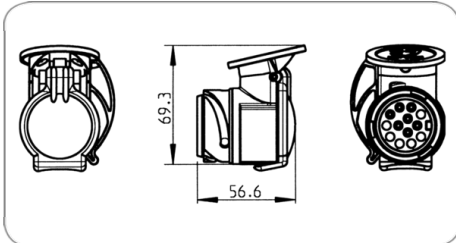

## "Shorty" mini short adapter

Product group	Adapter
Industry	Agriculture, Cars
No. of poles	7, 13
Voltage [in V]	12
Standard	ISO 11446 / ISO 1724 - Type N
Special feature	with insertion aid
Branding	ERICH JAEGER
Packaging	cardboard box
Housing material	reinforced composite
Housing color	black
Contact surface	nickel (Ni)
Brand	Shorty