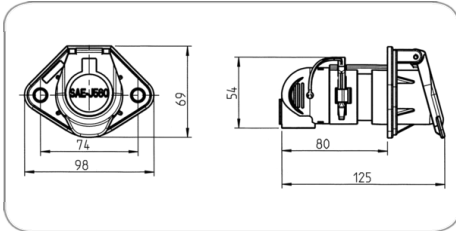

## 7P/12V 100% waterproof "JAEGER Expert" socket (SAE J560 - Primary)

Art.Nr.  
Part. No.

101390

Product group	Socket
Industry	Commercial vehicles
No. of poles	7
Voltage [in V]	12
Standard	SAE J560 - Primary
Special feature	unmounted
Packaging	PE bag
Content of package	contacts, contact insert, seal, cover cap
Design/Version	with reinforcement bushings
Housing material	reinforced composite
Housing color	black
Cover material	reinforced composite
Cover color	black
Contact insert color	green
Cable outlet	corrugated tube NW17, cable outlet 90°, cable outlet 180°
Contact version	contact pin
Contact surface	nickel (Ni)
Contact termination	crimp contact
Protection	IP X9K, IP X7, IP 54
Temperature resistance [in °C]	-40.0 - 85.0
Cover insert color	green
Product supplement	100% waterproof
Brand	JAEGER Expert