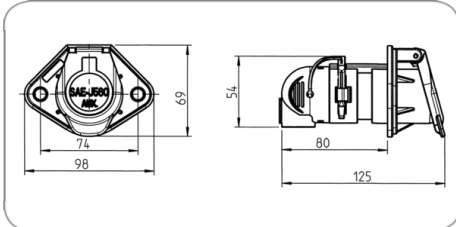

## 7P/12V 100% waterproof "JAEGER Expert" socket (SAE J560 - Auxiliary)

Art.Nr.  
Part. No.

101391

Product group	Socket
Industry	Commercial vehicles
No. of poles	7
Voltage [in V]	12
Standard	SAE J560 - Auxiliary
Special feature	unmounted
Packaging	PE bag
Content of package	contacts, contact insert, seal, cover cap
Design/Version	with reinforcement bushings
Housing material	reinforced composite
Housing color	black
Cover material	reinforced composite
Cover color	black
Contact insert color	yellow
Cable outlet	corrugated tube NW17, cable outlet 90°, cable outlet 180°
Contact version	contact pin
Contact surface	nickel (Ni)
Contact termination	crimp contact
Protection	IP X9K, IP X7, IP 54
Temperature resistance [in °C]	-40.0 - 85.0
Cover insert color	yellow
Product supplement	100% waterproof
Brand	JAEGER Expert