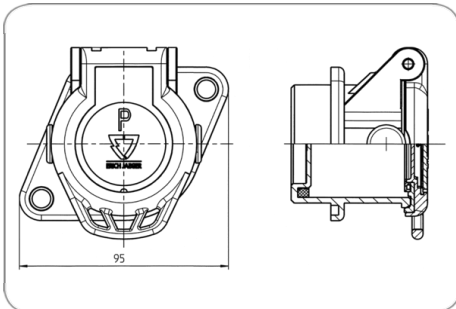

## "JAEGER Expert" parking socket

Product group	Socket, Accessories
Industry	Commercial vehicles, Agriculture
No. of poles	7, 15
Voltage [in V]	12, 24
Standard	ISO 12098 / ISO 7638-1 / ISO 7638-2
Addition to standard	ABS / EBS
Branding	ERICH JAEGER
Packaging	without packaging
Design/Version	with reinforcement bushings
Housing material	reinforced composite
Housing color	black
Cover material	reinforced composite
Cover color	black
Outlet open or closed	n.a.
Cover insert color	black
Brand	JAEGER Expert

Art.Nr.  
Part. No.

141144