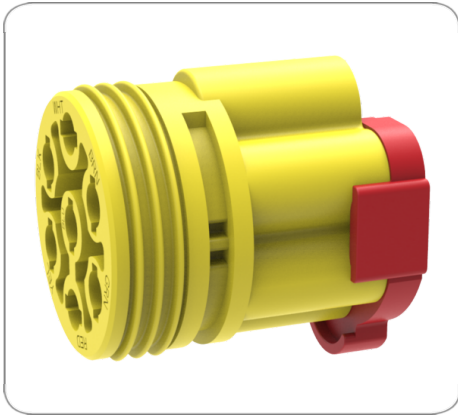

## 7P/24V "JAEGER Expert" contact insert (ISO 3731 - Type S)

Product group	Socket, Accessories
Industry	Commercial vehicles
No. of poles	7
Voltage [in V]	24
Standard	ISO 3731 - Type S
Housing material	reinforced composite
Contact insert color	green
Contact termination	crimp contact
Brand	JAEGER Expert

Art.Nr.  
Part. No.

383174