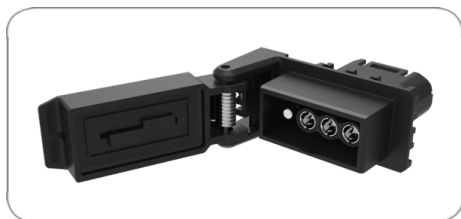

DATAsheet

4P/12V 100% waterproof "JAEGER Expert" socket housing (SAE J1239)

Art.Nr.
Part. No.

383348

Product group	Socket, Accessories
Industry	Cars
No. of poles	4
Voltage [in V]	12
Standard	SAE J1239
Special feature	hinge location left
Branding	ERICH JAEGER
Housing material	reinforced composite
Housing color	black
Cover material	reinforced composite
Cover color	black
Contact insert color	black
Contact surface	nickel (Ni)
Contact termination	crimp contact
Temperature resistance [in °C]	-40.0 - 85.0
Product supplement	100% waterproof
Brand	JAEGER Expert