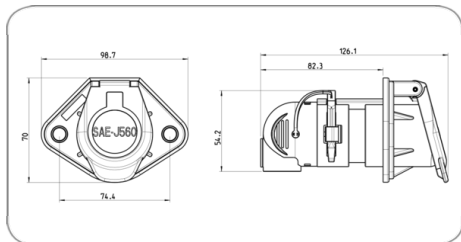

DATAsheet

7P/12V 100% waterproof "JAEGER Expert" socket (SAE J560 - Primary)

Art.Nr.
Part. No.

101379

Product group	Socket
Industry	Commercial vehicles
No. of poles	7
Voltage [in V]	12
Standard	SAE J560 - Primary
Special feature	unmounted
Packaging	PE bag
Content of package	contacts, contact insert, seal, cover cap
Design/Version	with reinforcement bushings
Housing material	reinforced composite
Housing color	black
Cover material	reinforced composite
Cover color	black
Contact insert color	green
Cable outlet	corrugated tube NW17, cable outlet 90°
Contact version	contact pin
Contact surface	nickel (Ni)
Contact termination	crimp contact
Protection	IP X9K, IP X7, IP 54
Temperature resistance [in °C]	-40.0 - 85.0
Cover insert color	green
Product supplement	100% waterproof
Brand	JAEGER Expert