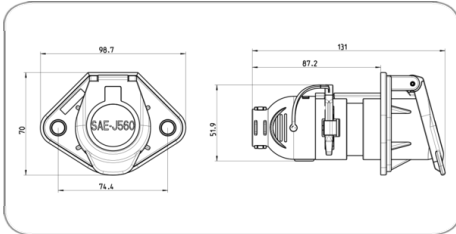

## 7P/12V 100% waterproof "JAEGER Expert" socket (SAE J560 - Primary)

Art.Nr.  
Part. No.

101380

Product group	Socket
Industry	Commercial vehicles
No. of poles	7
Voltage [in V]	12
Standard	SAE J560 - Primary
Special feature	unmounted
Packaging	PE bag
Content of package	contacts, contact insert, seal, cover cap
Design/Version	with reinforcement bushings
Housing material	reinforced composite
Housing color	black
Cover material	reinforced composite
Cover color	black
Contact insert color	green
Cable outlet	corrugated tube NW17, cable outlet 180°
Contact version	contact pin
Contact surface	nickel (Ni)
Contact termination	crimp contact
Protection	IP X9K, IP X7, IP 54
Temperature resistance [in °C]	-40.0 - 85.0
Cover insert color	green
Product supplement	100% waterproof
Brand	JAEGER Expert