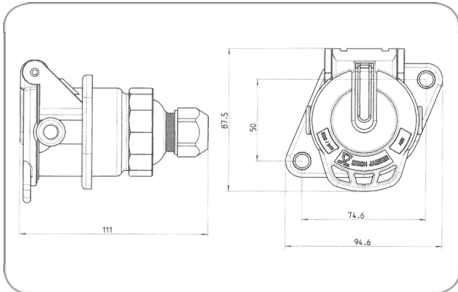

5P/24V "JAEGER Basic" socket (ISO 7638-1 ABS / ADR)

Art.Nr.
Part. No.

141170

Product group	Socket
Industry	Commercial vehicles
Area of application	Towing vehicle
No. of poles	5
Voltage [in V]	24
Standard	ISO 7638-1
Addition to standard	ABS / ADR
Special feature	color coding for easy installation
Branding	ERICH JAEGER
Packaging	PE bag
Content of package	contact insert (3x 1.5mm ² + 2x 4.0mm ²), screw cap
Housing material	reinforced composite
Housing color	black
Cover material	reinforced composite
Cover color	black
Cable outlet	cap nut, cable outlet 180°
Contact version	contact pin with seal
Contact surface	nickel (Ni)
Contact termination	screw contact
Type of seal	screw cap
For cable diameter	9,70mm - 11,30mm
Protection	IP X7, IP 54
Brand	JAEGER Basic